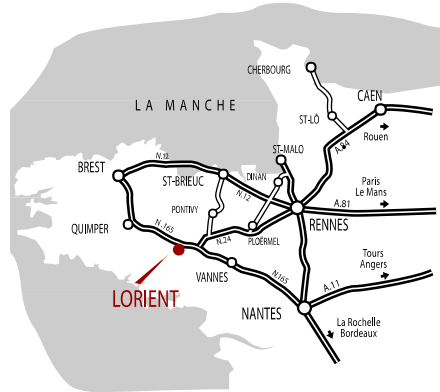

## Arriving by car:

from the Nantes-Brest expressway (Route RN 165), exit at Lorient Centre and follow signs for 'centre ville'.

The hotel is located next to the Church of St-Louis.

## By train:

Lorient station 800 m from the hotel.

## By air:

Lorient Bretagne Sud Airport, 15 km from the hotel.

## En voiture :

venant de la voie express Nantes-Brest (RN 165), prendre sortie Lorient Centre, direction centre ville. L'hôtel se trouve à côté de l'église Saint-Louis.