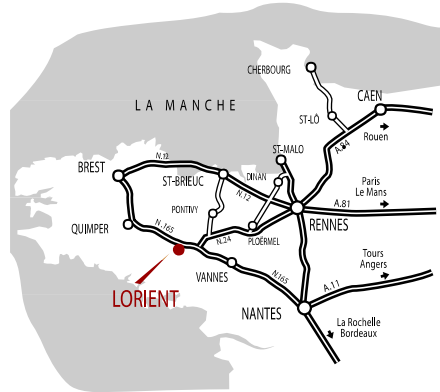

## Arriving by car:

from the Nantes-Brest expressway (Route RN 165), exit at Lorient Centre and follow signs for 'centre ville'.

The hotel is located next to the Church of St-Louis.

## By train:

Lorient station 800 m from the hotel.

## By air:

Lorient Bretagne Sud Airport, 15 km from the hotel.

## En voiture :

venant de la voie express Nantes-Brest (RN 165), prendre sortie Lorient Centre, direction centre ville. L'hôtel se trouve à côté de l'église Saint-Louis.